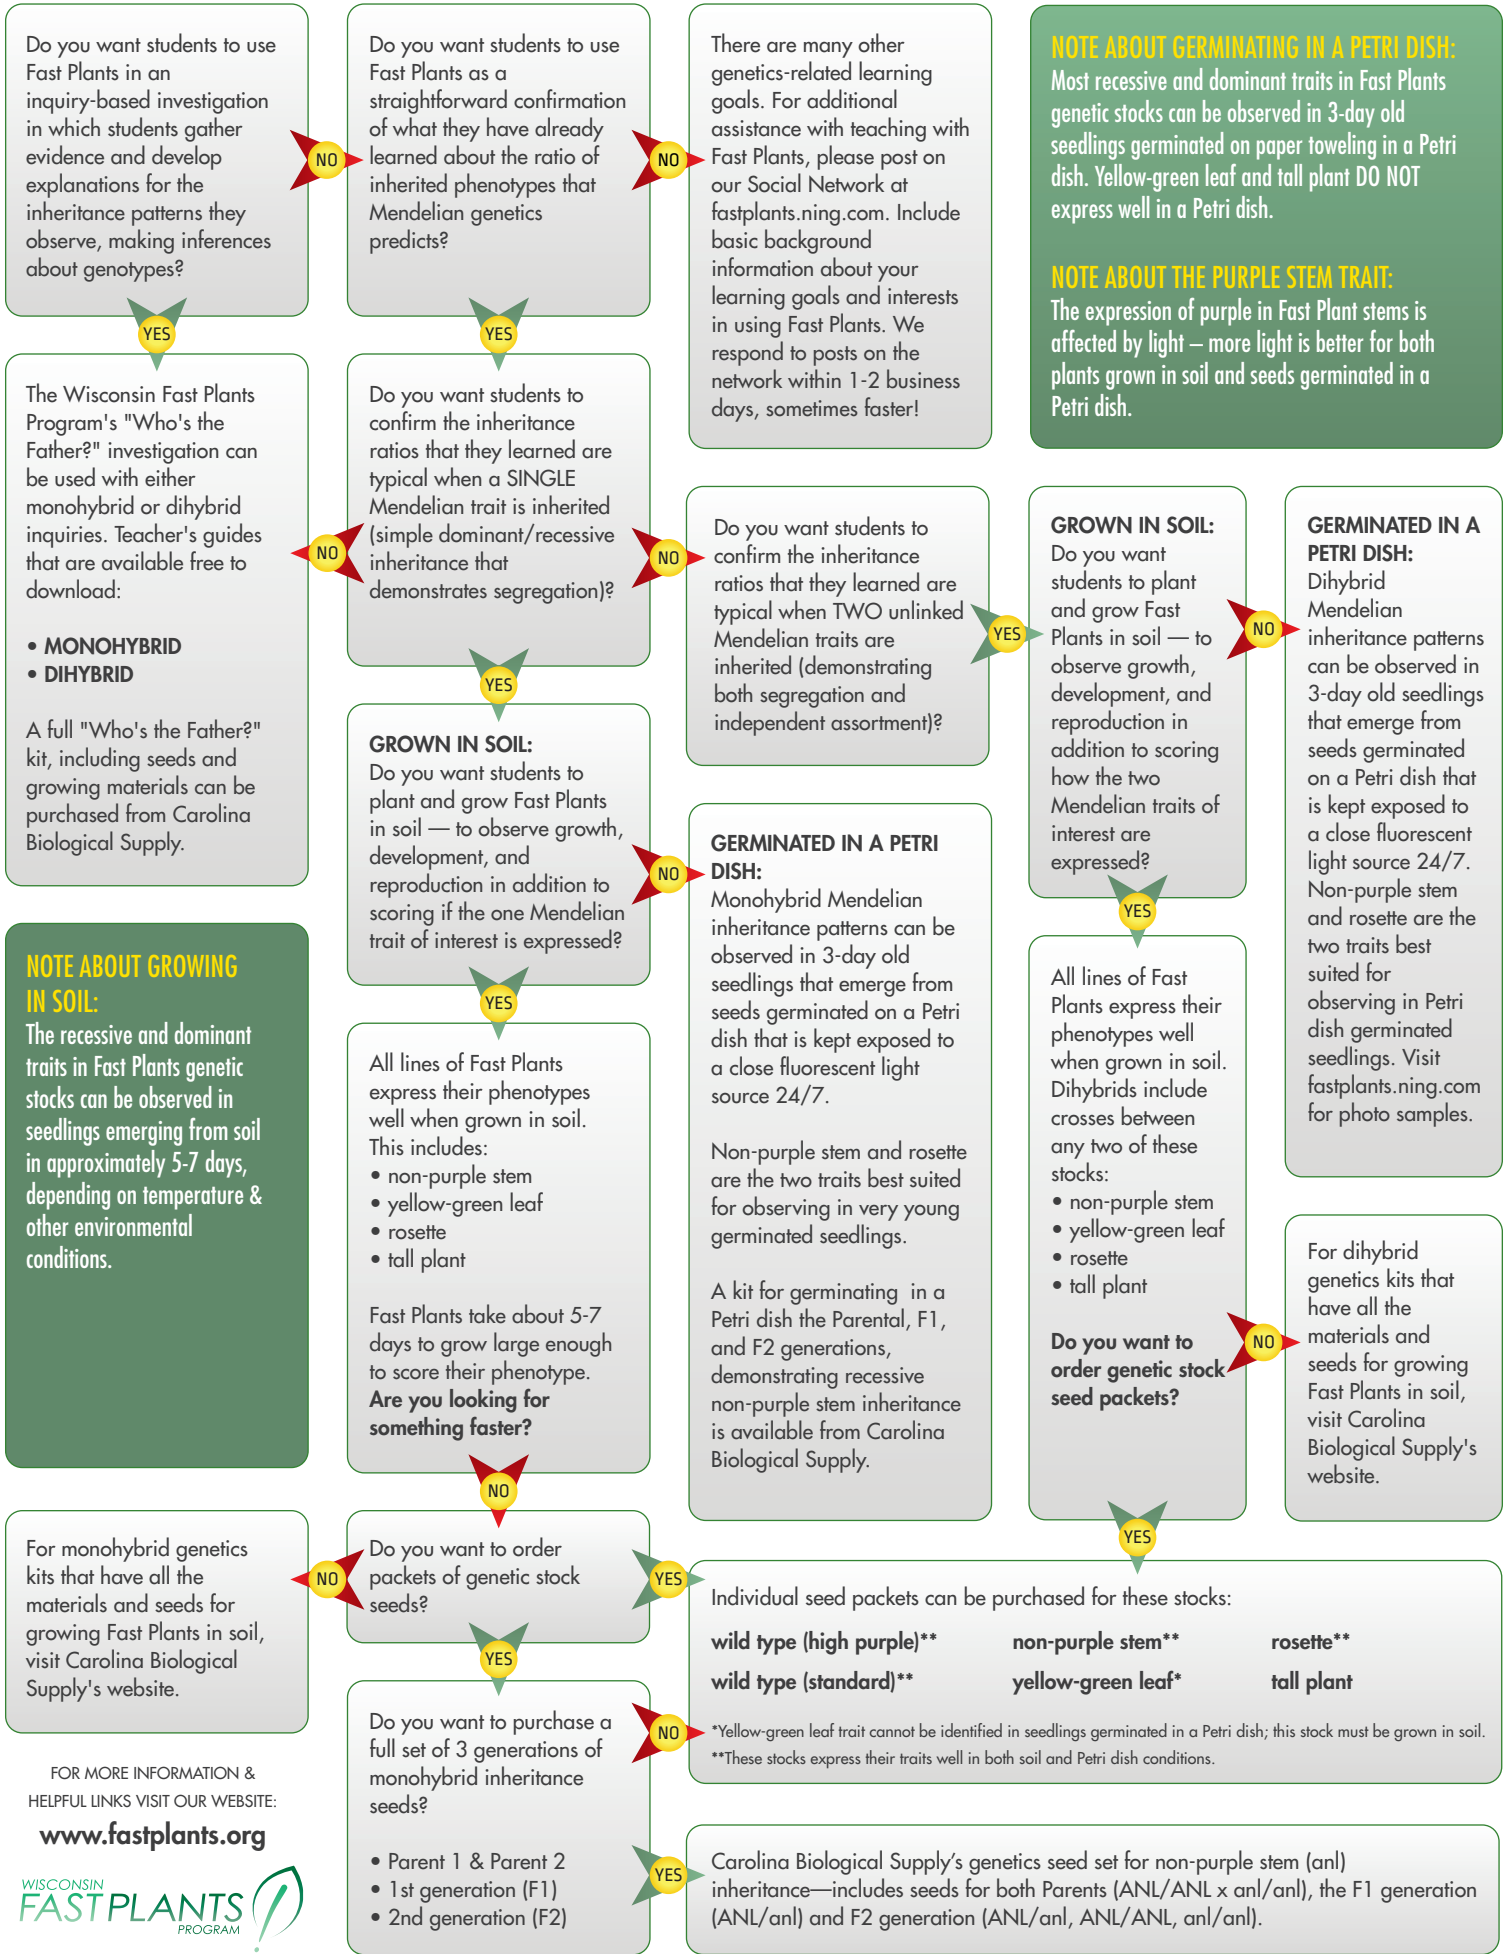

Use this decision tree if you are interested in using Wisconsin Fast Plants® to teach genetics and would like some help getting started.

FOR MORE INFORMATION & HELPFUL LINKS VISIT OUR WEBSITE:

[www.fastplants.org](http://www.fastplants.org)